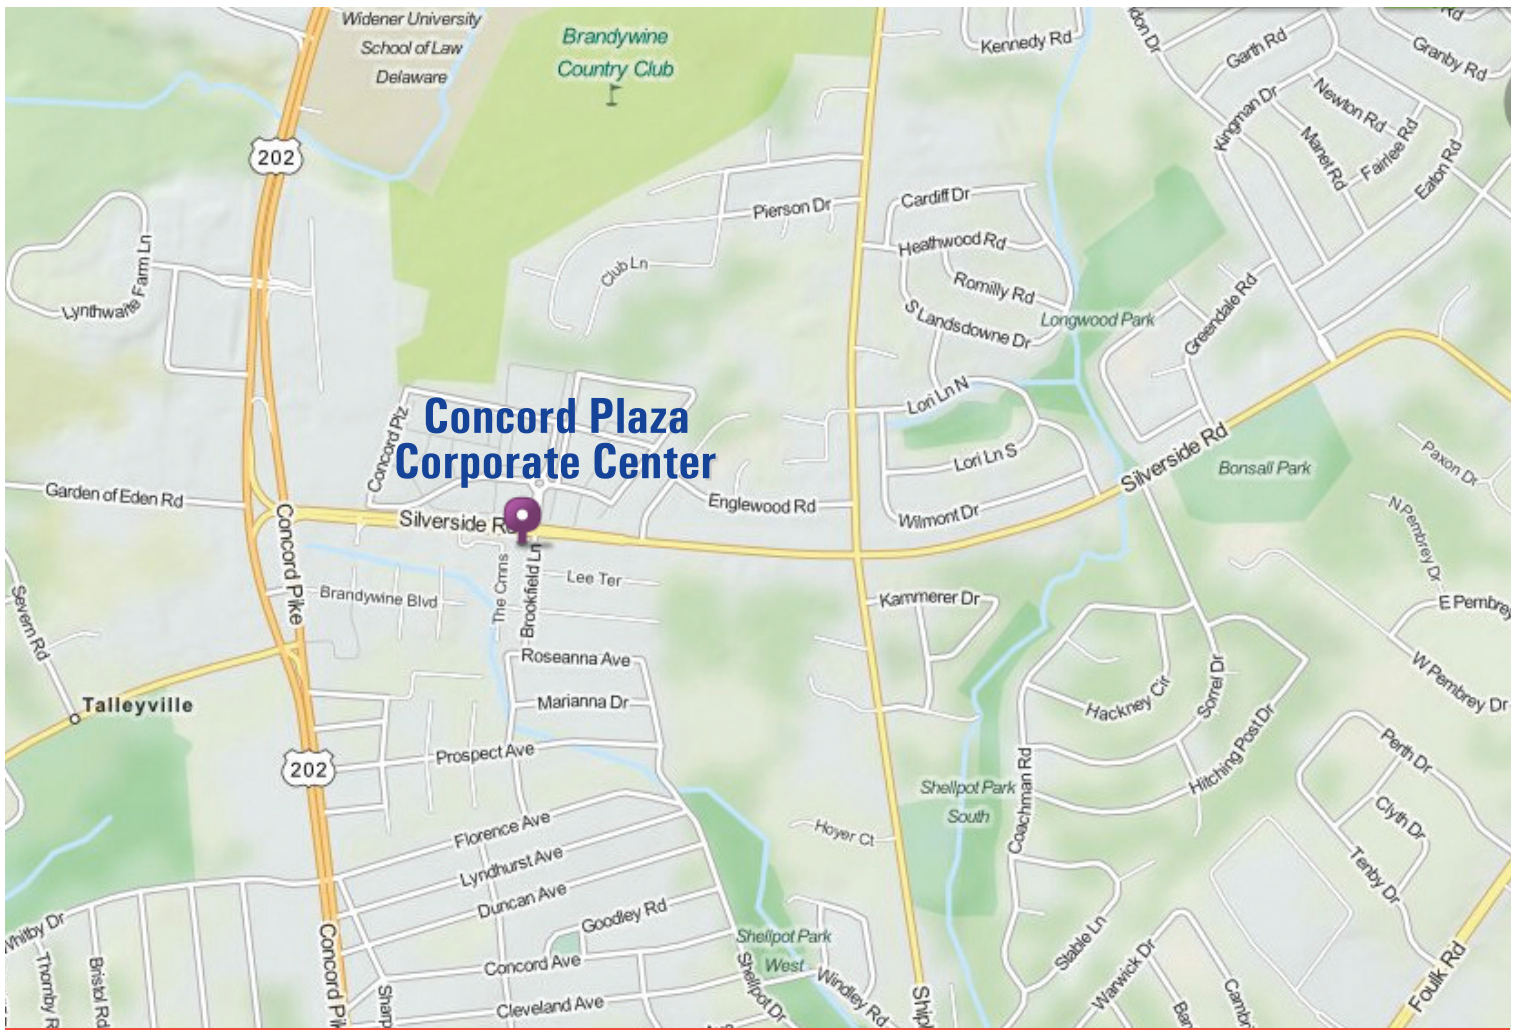

Concord Plaza Corporate Center • 3500 Silverside Rd. • Wilmington, DE 19810

- All cars to be on the show field by 10:00 am
- Any cars arriving after 10:00 am will NOT be eligible for judging or trophies
- NO day of show registration after 10:00 am
- Judging until 3:00 pm
- Trophy presentations at 3:30 pm
- Fire Safety Fair & Open House
- Antique Fire Trucks
- Free Hot Dogs & Drinks
- All cars are welcome!